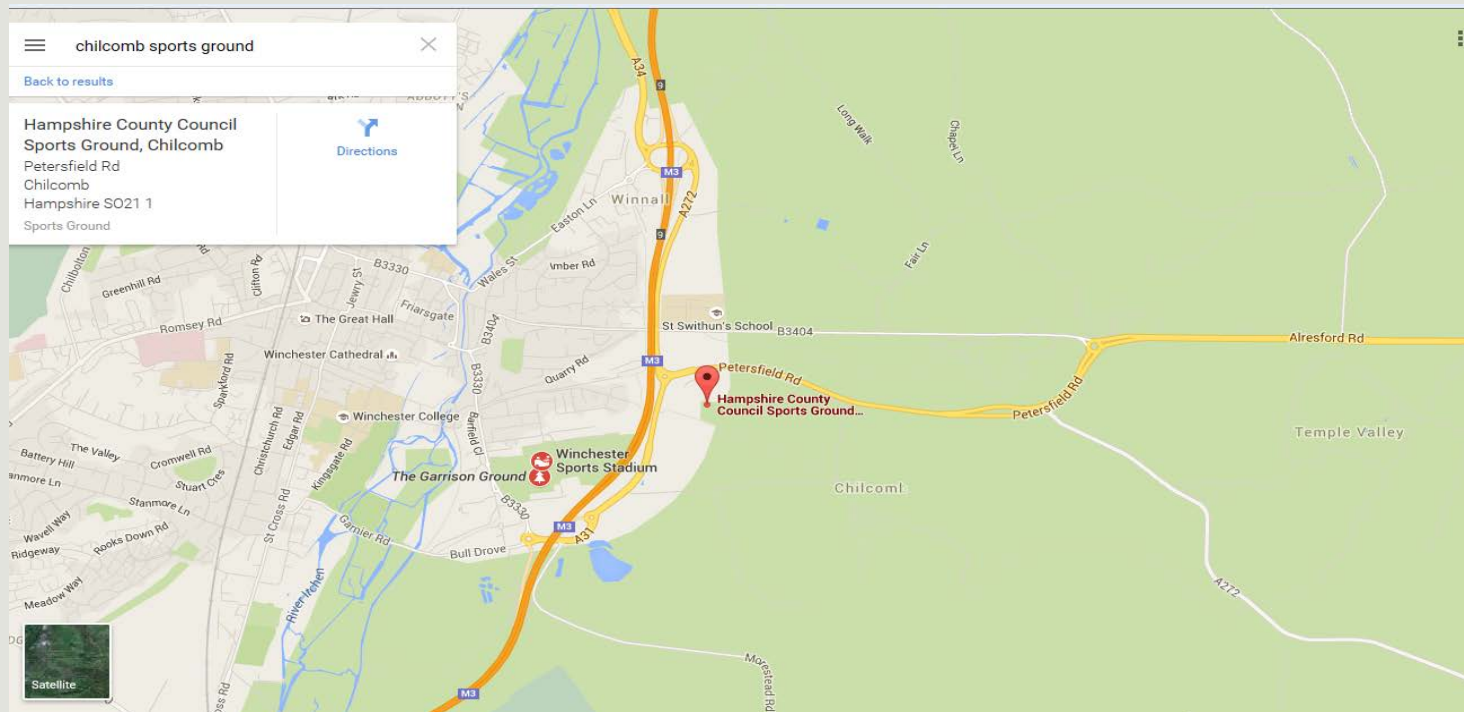

Driving directions to Chilcomb Sports Ground, Petersfield Road, Winchester, SO21

NORTH: Approaching from the M3 – exit Junction 9 then take 1st exit on the A272, at next round about take 1st exit onto A31 (Petersfield Road) the entrance to the sports ground will be on your right hand side about 100m.

SOUTH: Approaching from the M3 – exit Junction 10 then at roundabout take the 3rd exit to A31 to go under the M3, at 2nd roundabout take the right hand side.

**FIGHT
FOR EVERY
HEARTBEAT**

bhf.org.uk