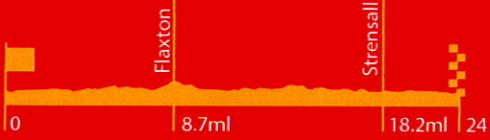

Route Map

41ml

Elevation: min - 12m, max - 115m

24ml

Elevation: min - 12m, max - 34m

Legend

-  Start & Finish
-  Long Route
-  Short Route
-  Roads
-  Distance (miles)
-  Refreshments
-  Flaxton
-  Climbs
-  Steep Descent
-  Houses
-  Farms
-  Fields
-  Forests
-  Ponds