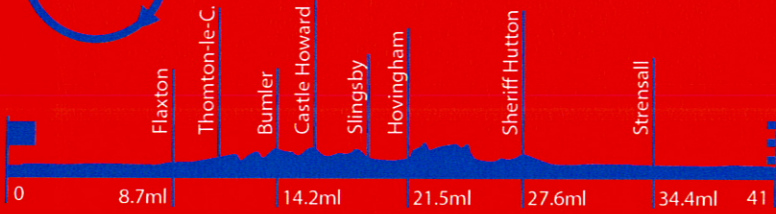

Route Map

41ml

Elevation: min - 12m, max - 115m

24ml

Elevation: min - 12m, max - 34m

Legend

-  Start & Finish
-  Long Route
-  Short Route
-  Roads
-  Distance (miles)
-  Refreshments
-  Flaxton
-  Climbs
-  Steep Descent
-  Houses
-  Farms
-  Fields
-  Forests
-  Ponds